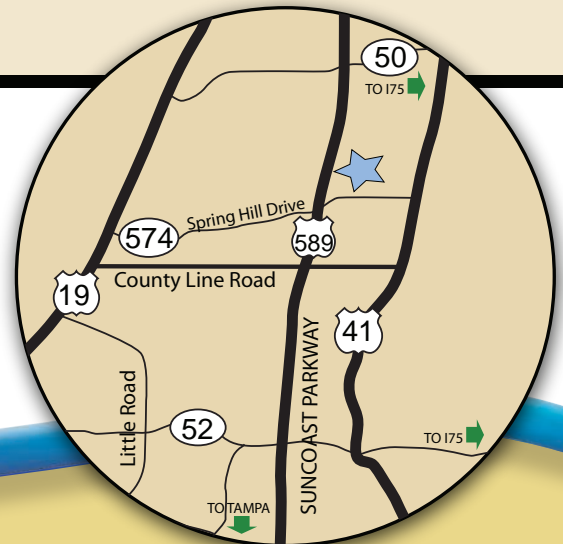

Location map

Springwood Estates Unit 6

Springwood Estates is located in Central Hernando County adjacent to the Suncoast Parkway (SR 589).

From Tampa: Take the Suncoast Parkway (SR 589) north to the Spring Hill Drive exit. Turn right on Spring Hill Drive and the entrance to Springwood Estates is immediately on your left.